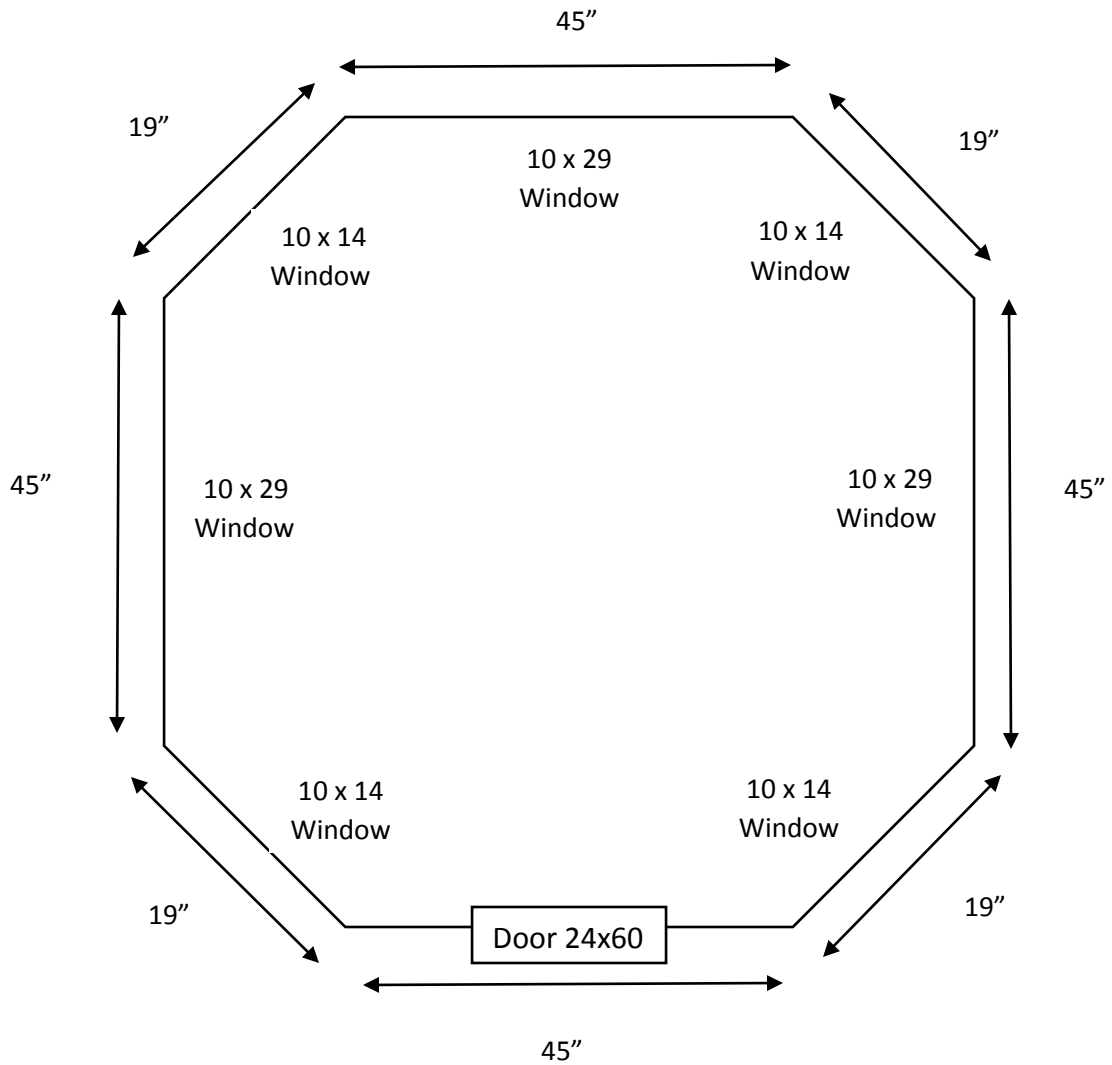

6x6 Octagon Deer Blind Schematics

Door Dimensions 24x60

7 Gun Windows 10x29& 10x14 – 40" from floor

86" from floor to top of roof