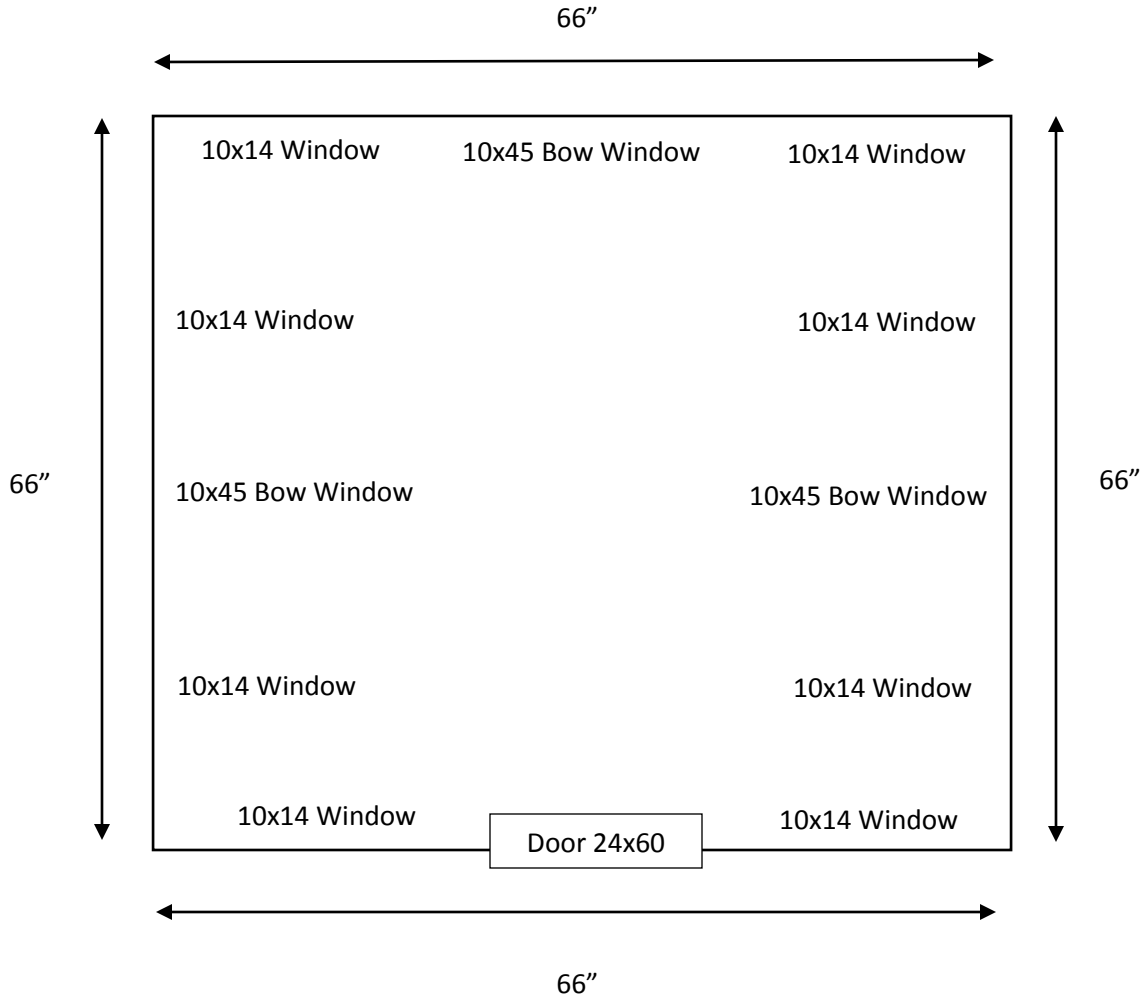

5 ½ x 5 ½ Gun/Bow Combo Deer Blind Schematics

Door Dimensions 24x60

8 Gun Windows 10x14 – 40" from floor

3 Bow Windows 10x45 – 16" from floor

84" from floor to top of roof