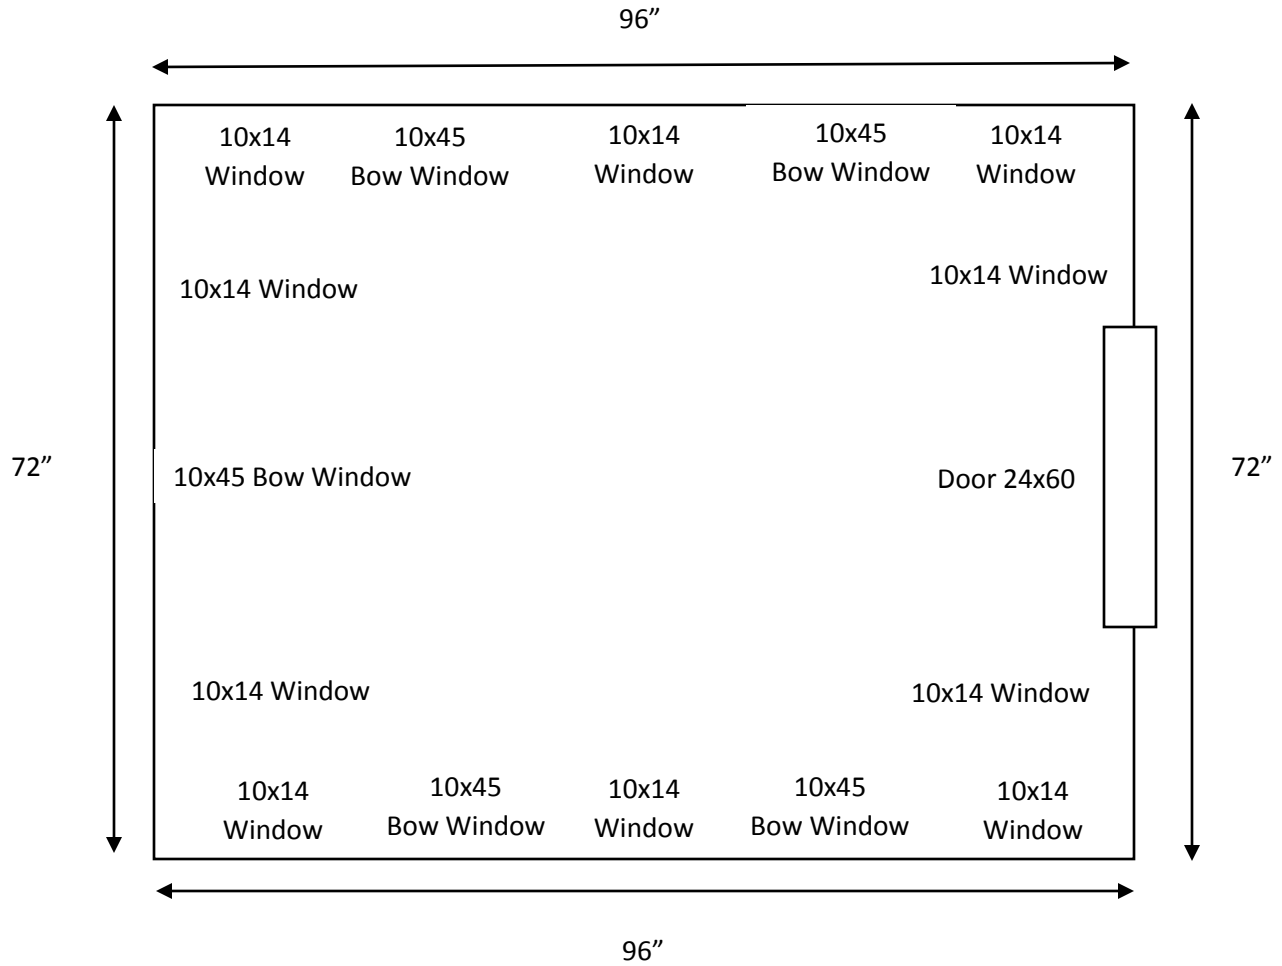

6 x 8 Gun/Bow Combo Deer Blind Schematics

Door Dimensions 24x60

10 Gun Windows- 10x14 – 40" from floor

5 Bow Windows- 10x45 – 16" from floor

86" from floor to top of roof